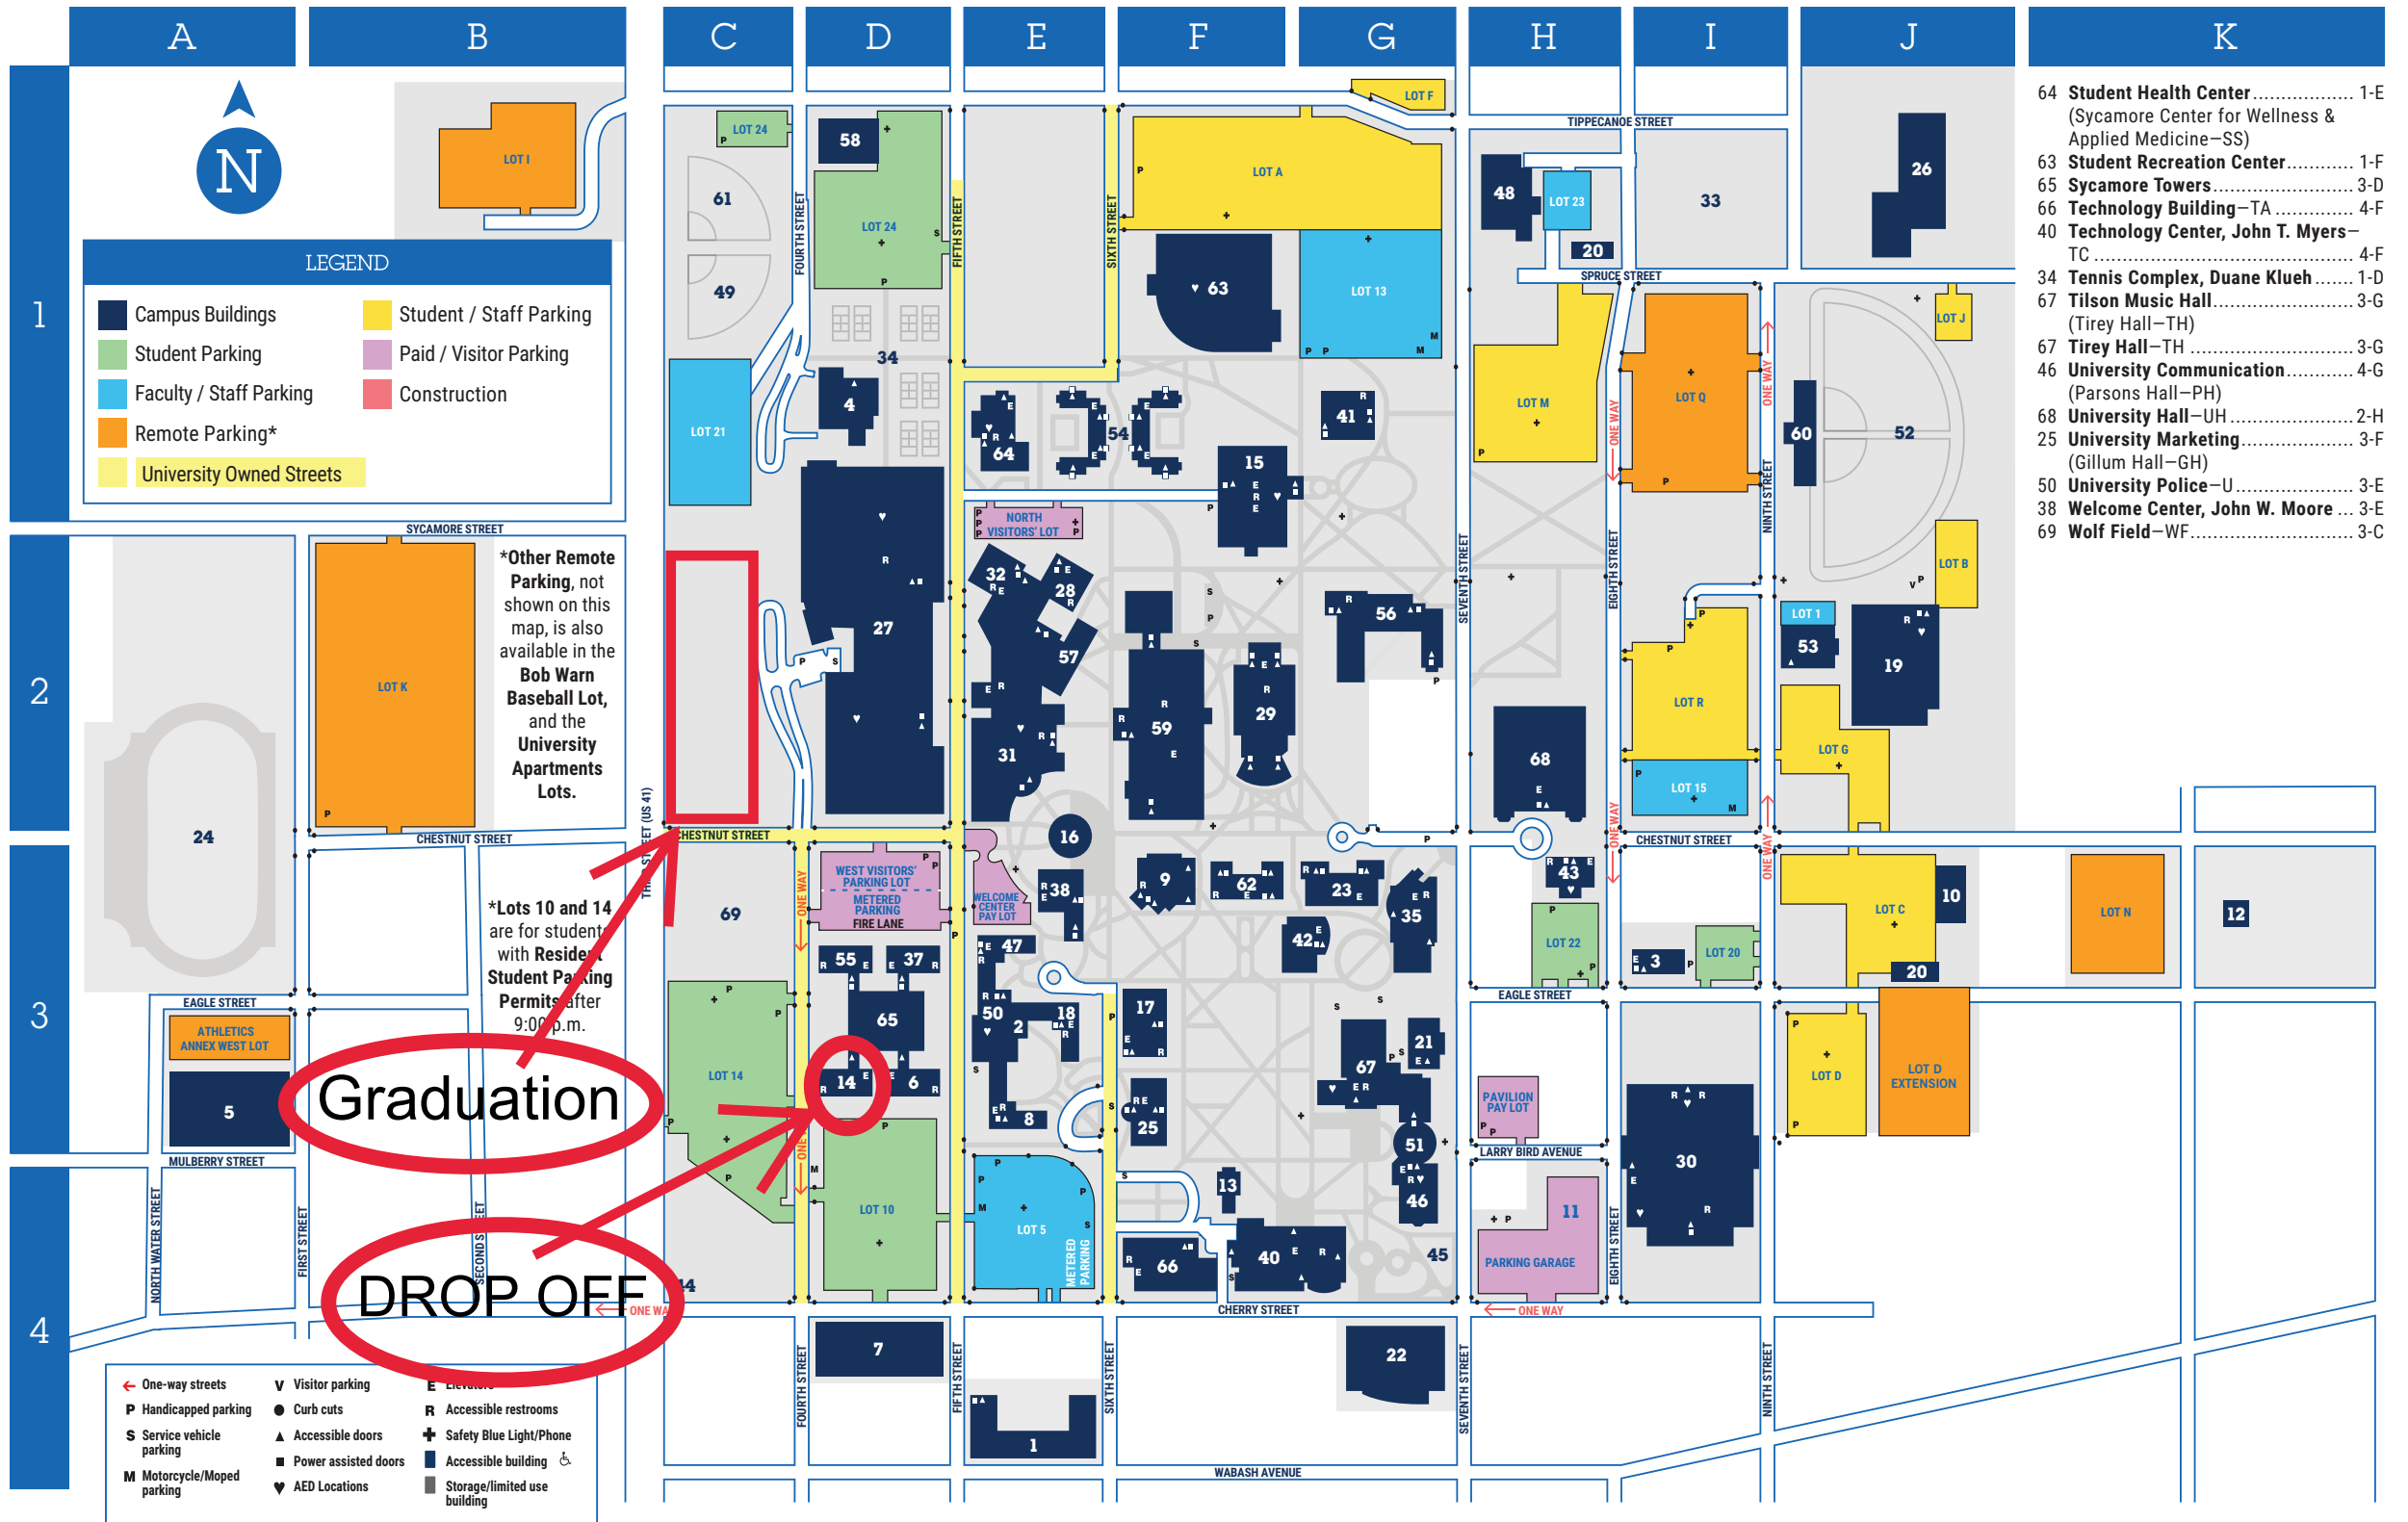

INDIANA STATE UNIVERSITY MAIN CAMPUS

INDIANASTATE.EDU/MAP

BUILDING LIST

1	500 Wabash	4-E
27	Academic Enrichment Center	2-D
38	Admissions (Welcome Center, John W. Moore)	3-E
3	African American Cultural Center—AF	3-I
27	Arena (Health and Human Services Building—A)	2-D
4	Art Annex—AA	1-D
62	Arts & Sciences, College of (Stalker Hall—SH)	3-F
5	Athletics Annex West	3-A
6	Blumberg Hall—BL	3-D
7	Bookstore (Barnes & Noble Booksellers)	4-D
8	Burford Hall—BU	3-E
22	Business, Scott College of (Federal Hall—FD)	4-G
9	Career Center	3-F
42	Center for Student Success (Normal Hall—NH)	3-G
10	Central Chilled Water Plant	3-J
43	Chestnut Building—CN	3-H
31	Commons (Hulman Memorial Student Union—HU)	2-E
12	Community Garden	3-K
13	Condit House—CH	4-F
14	Cromwell Hall—CR	3-D
15	Cunningham Memorial Library—LC	1-F
31	Dede Activity Center (Hulman Memorial Student Union—HU)	2-E
16	Dede Plaza	2-E
17	Dreiser Hall—DH	3-F
68	Education, Bayh College of (University Hall—UH)	2-H
66	Engineering & Technology, Bailey College of (Technology Building—TA)	4-F
18	Erickson Hall—EH	3-E
19	Facilities Management & Purchasing—FM	2-J
20	Facilities Management (Storage Buildings)	1-H, 2-J, 3-J
21	Fairbanks Hall—FH	3-G
22	Federal Hall—FD	4-G
67	Financial Aid (Tirey Hall—TH)	3-G
23	Fine Arts Building—FA	3-G
7	Foundation, Indiana State University	4-D
24	Gibson Track & Field	2-A
25	Gillum Hall	3-F
32	Global Engagement (Jones Hall—JO)	2-E
38	Graduate Studies (John W. Moore Welcome Center)	3-E
26	Grounds Maintenance Building	1-J
27	Health & Human Services, College of (Health & Human Services Building—A)	2-D
27	Health & Human Services Building—A	2-D
28	Hines Hall—HI	2-E
29	Holmstedt Hall—HH	2-F
47	Honors College (Pickerl Hall—PI)	3-E
30	Hulman Center—HC	3-I
31	Hulman Memorial Student Union—HU	2-E
29	IU School of Medicine—Terre Haute (Holmstedt Hall—HH)	2-F
32	Jones Hall—JO	2-E
33	Kennedy Field	1-I
35	Landini Center for Performing & Fine Arts—PA	3-G
37	Mills Hall—MI	3-D
41	New Theater—NT	1-G
42	Normal Hall—NH	3-G
44	Oakley Plaza	4-C
45	Oakley Plaza	4-G
25	Office of Information Technology (Gillum Hall—GH)	3-F
11	Parking Garage, ISU	4-H
2	Parking Services	3-E
46	Parsons Hall—PH	4-G
47	Pickerl Hall—PI	3-E
48	Power Plant—PO	1-H
49	Price Field	1-C
50	Public Safety—PS (University Police—U)	3-E
51	Rankin Hall—RA	3-G
52	Recreation East	1-J
53	Recycle Center	2-J
54	Reeve Hall	1-F
18	Residential Life (Erickson Hall—EH)	3-E
55	Rhoads Hall—RH	3-D
56	Root Hall—RO	2-G
57	Sandison Hall—SA	2-E
58	Satellite Chilled Water Plant	1-D
59	Science Building—S	2-F
60	Simmons Student Activity Center	1-J
61	Softball Complex, St. John	1-C
62	Stalker Hall—SH	3-F
25	Student Counseling Center (Gillum Hall—GH)	3-F
64	Student Health Center (Sycamore Center for Wellness & Applied Medicine—SS)	1-E
63	Student Recreation Center	1-F
65	Sycamore Towers	3-D
66	Technology Building—TA	4-F
40	Technology Center, John T. Myers—TC	4-F
34	Tennis Complex, Duane Klueh	1-D
67	Tilson Music Hall (Tirey Hall—TH)	3-G
67	Tirey Hall—TH	3-G
46	University Communication (Parsons Hall—PH)	4-G
68	University Hall—UH	2-H
25	University Marketing (Gillum Hall—GH)	3-F
50	University Police—U	3-E
38	Welcome Center, John W. Moore	3-E
69	Wolf Field—WF	3-C